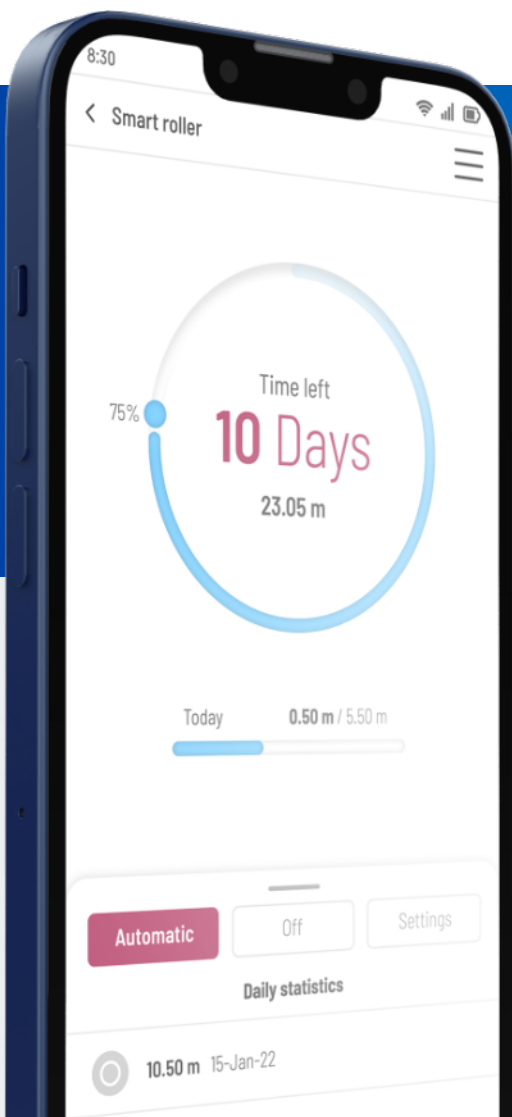

REEF FACTORY

Smart roller M

Smart roller - filter that will take care of the water in the aquarium so it's crystal clear. Compact, very efficient, created specifically for marine aquariums. Highly efficient roller. With Smart technology, you can easily determine how often the material should wind. Easy roll replacement. Special high-quality roller material, which, thanks to its properties, will take care of the cleanliness of the water and maintain the right parameters.

The certified non-woven material removes larger particles of impurities from the water, but neither completely removes trace elements, nor NO_3 and PO_4 , which are essential in marine aquaristics. It works perfectly with protein skimmers. Because the roll is 20 cm (7.87 in) wide and as much as 40 m (1574.8 in) long, it lasts longer than the competitive devices.

Key features:

- High performance - up to 3 months of continuous operation
- Easy plug & play installation
- Special high quality material to keep water crystal clear and maintain parameters
- Smart functionality (management from the Smart Reef app, and soon also access through the Social Reef app)
- Integrated media basket
- Easy roll replacement
- Roll dimensions - width: 20 cm (7.87"), length: 40 m (1574.8")
- Connection for 40 mm (1.57") tubing
- Individually adjustable flow rate
 - maximum 11000 L/hour
- Recommended aquarium size from 300-1500 L